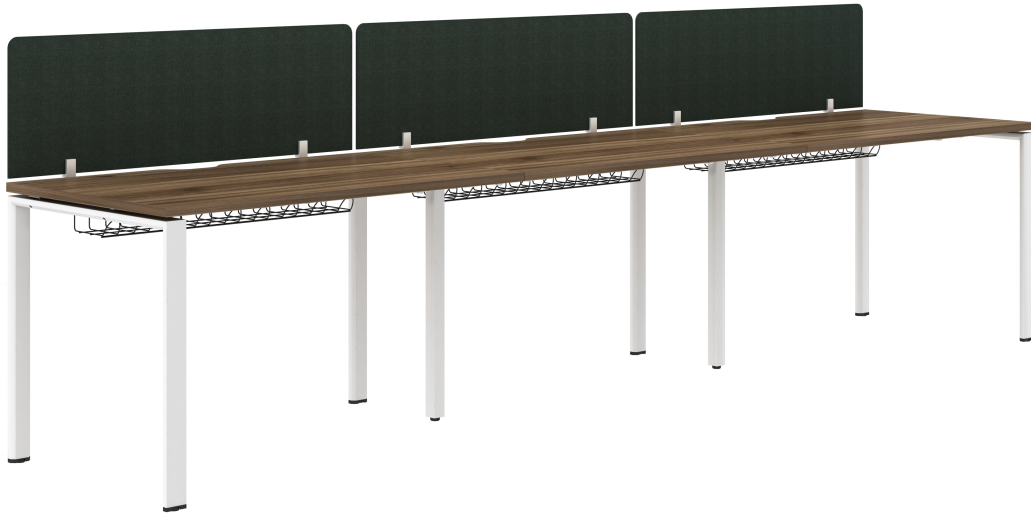

## 3 Person Single Row Bench

Product code: MALL1600BENCHWALX3

### Description

1600 3 Person Single Bench, Bench desking comes complete with dividing screen and cable basket

Warranty: 5 YEAR

### Dimensions (mm)

- WIDTH 1600
- DEPTH 750
- HEIGHT 740

### Features

- 1600MM WIDE
- 25MM TOP
- METAL TO METAL FIXINGS
- 2MM ABS EDGING
- TELESCOPIC FRAME
- SCALLOPED CABLE ACCESS
- ADJUSTABLE FEET
- CABLE BASKET
- WHITE FRAME
- DESK DIVIDING SCREEN UPHOLSTERED IN BLACK