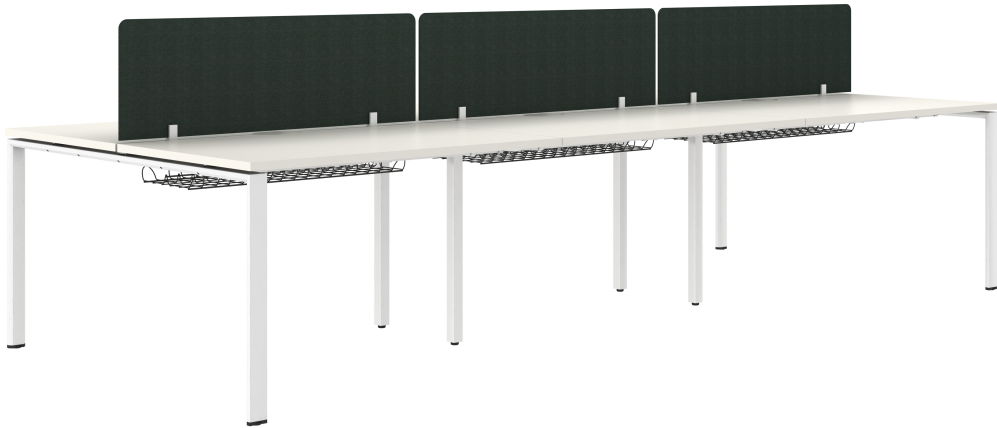

6 Person Double Row Bench

Product code: MALL1200X6PERSONWH

Description

1200 6 Person Double Bench, Bench desking comes complete with dividing screen and cable basket

Warranty: 5 YEAR

Features

- 1200MM WIDE
- 25MM TOP
- METAL TO METAL FIXINGS
- 2MM ABS EDGING
- TELESCOPIC FRAME
- SCALLOPED CABLE ACCESS
- ADJUSTABLE FEET
- CABLE BASKET
- WHITE FRAME
- DESK DIVIDING SCREEN UPHOLSTERED IN BLACK

Dimensions (mm)

- WIDTH 1200
- DEPTH 750
- HEIGHT 740

Colours

White