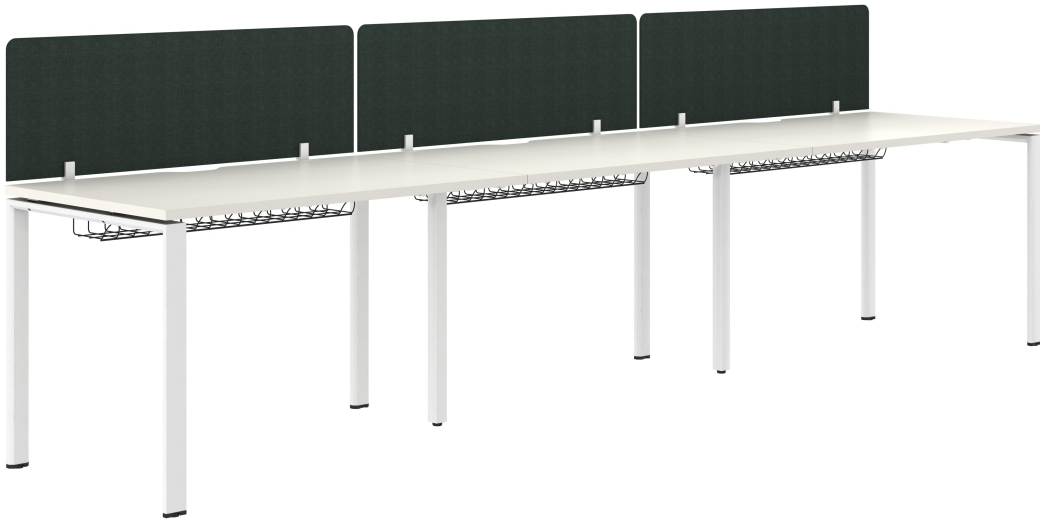

## 3 Person Single Row Bench

Product code: MALL1200BENCHWHX3

### Description

1200 3 Person Single Bench, Bench desking comes complete with dividing screen and cable basket

Warranty: 5 YEAR

### Dimensions (mm)

- WIDTH 1200
- DEPTH 750
- HEIGHT 740

### Features

- 1200MM WIDE
- 25MM TOP
- METAL TO METAL FIXINGS
- 2MM ABS EDGING
- TELESCOPIC FRAME
- SCALLOPED CABLE ACCESS
- ADJUSTABLE FEET
- CABLE BASKET
- WHITE FRAME
- DESK DIVIDING SCREEN UPHOLSTERED IN BLACK