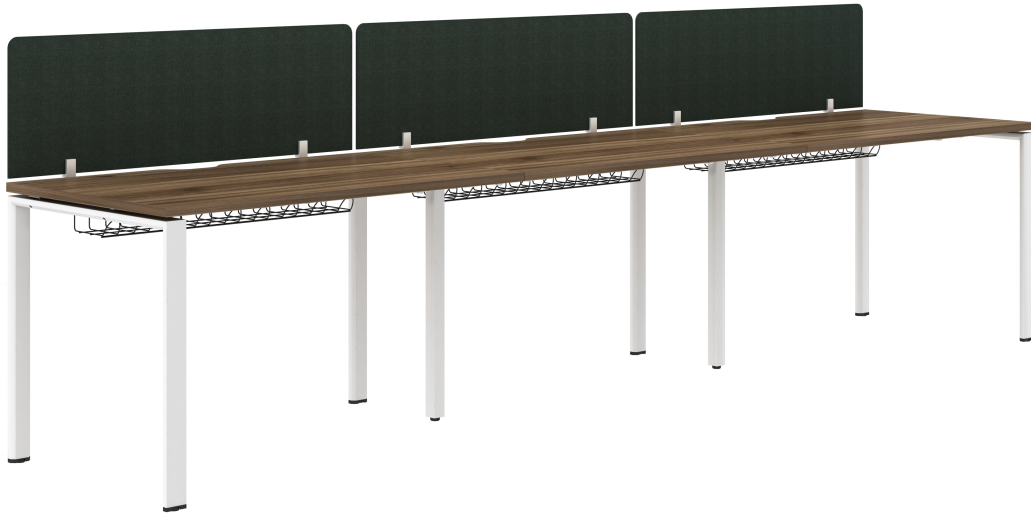

## 3 Person Single Row Bench

Product code: MALL1200BENCHWALX3

### Description

1200 3 Person Single Bench, Bench desking comes complete with dividing screen and cable basket

Warranty: 5 YEAR

### Dimensions (mm)

- WIDTH 1200
- DEPTH 750
- HEIGHT 740

### Features

- 1200MM WIDE
- 25MM TOP
- METAL TO METAL FIXINGS
- 2MM ABS EDGING
- TELESCOPIC FRAME
- SCALLOPED CABLE ACCESS
- ADJUSTABLE FEET
- CABLE BASKET
- WHITE FRAME
- DESK DIVIDING SCREEN UPHOLSTERED IN BLACK