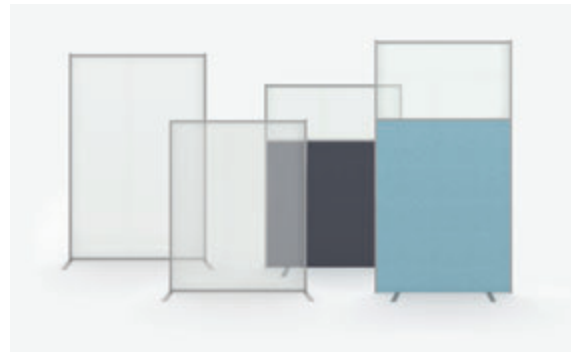

# D30 SCREENS

STYLISH, PRACTICAL SCREEN SYSTEM

**D30 DESK-MOUNTED SCREENS**  
WITH OR WITHOUT TOOL RAIL

**D30 FREE-STANDING LOW & HIGH LEVEL SCREENS**  
WITH OR WITHOUT TOOL RAIL

**D30 FULLY-GLAZED & TOP-GLAZED FREE-STANDING SCREENS**

**TOOL RAIL ACCESSORIES**

**2 WAY 180°**

**3 WAY 90/120°**

**4 WAY 90°**

TOP WHITEBOARD/GLAZED SCREENS ARE SUPPLIED WITH TOP THIRD AS WHITEBOARD/GLAZING | VARIOUS BRACKETS CAN BE SUPPLIED FOR DESK-MOUNTED SCREENS – SEE PRICELIST FOR DETAILS. | PLEASE SEE PAGE 79 FOR FABRIC OPTIONS.