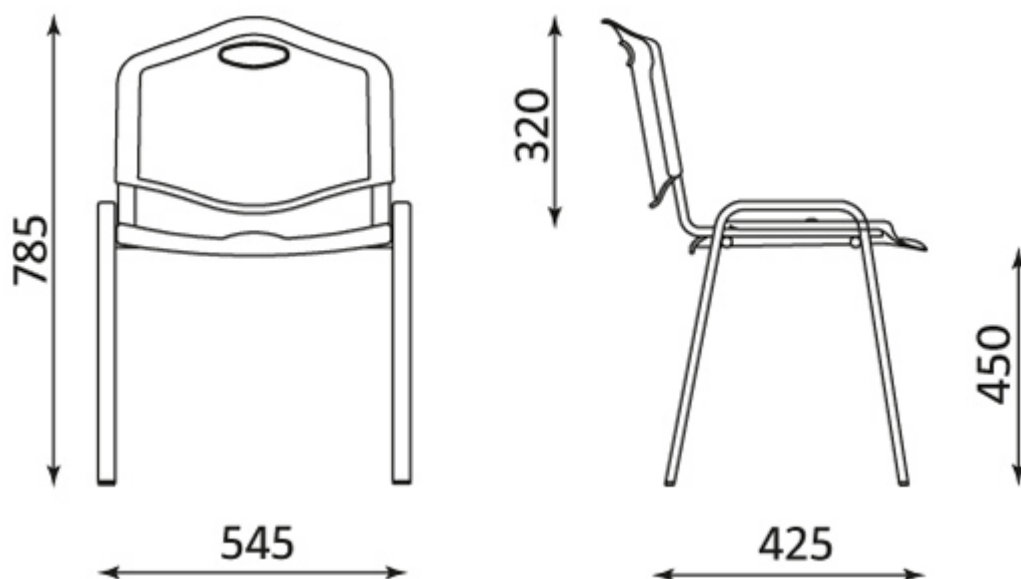

DIMENSIONS

All rights reserved 2013 Nowy Styl Group

CONTACT

Nowy Styl Sp. z o.o.
Pużaka 49
38-400 Krosno
Tel. +48 13 43 76 100
Fax +48 13 43 62 732
info@nowystylgroup.com

Export Department

Mięsowicza 6
38-400 Krosno
Poland
Tel. +48 13 43 76 111
export@nowystylgroup.com

Marketing Department

Warszawska 15
32-086 Węgrzce
Poland
Tel. +48 12 63 98 602