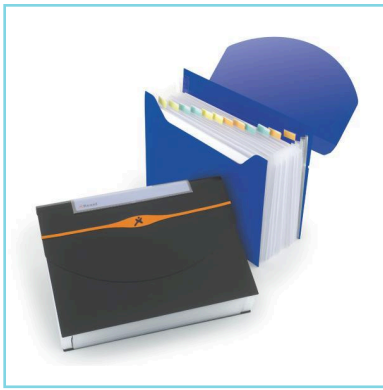

Optima Expander 13 Part Blue

2102484

Product Description

Organising yourself has never been easier with the new range of Rexel Optima™ files. Find them faster, access their contents more easily, and keep your papers neat, secure and under control!

Features

- Stores up to 500 sheets
- Hinged lid for full access to documents
- Unique, printable & re-usable ID label
- Secure silicone closure
- Durable polypropylene
- For larger projects with 13 sub sections and section inserts

Specifications

- **Colour** Blue

Product information

Depth	340mm
Width	278mm
Height	32mm
Gross weight	0.42kg

Retail Packaging Information

Depth	340mm
Width	278mm
Height	32mm
Gross weight	0.42kg
UPC#	5028252066945
Unit quantity	1

Master Case Information

Depth	366mm
Width	284mm
Height	292mm
Gross weight	4.018kg
UPC#	5028252088510
Unit quantity	10

Shipping Information

Country of origin	CN
Minimum Order Quantity	1

General information