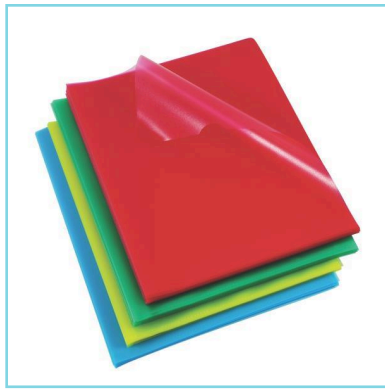

A4 Cut Flush Folders Assorted (100)

12216AS

Product Description

Rexel premium quality polypropylene folders

Features

- Embossed finish to reduce glare.
- Wipe clean to keep documents pristine.
- Coloured for easy indexing and filing.
- Assorted pack of 100 - 25 x red, yellow, blue and green.
- A4 cut flush folder
  Opens on two sides for easy access to contents.

Specifications

- **Colour** Assorted
- **Document Size** A4
- **Thickness (micron)** 110

Product information

Depth	338mm
Width	254mm
Height	36mm
Gross weight	1.26kg

Retail Packaging Information

Depth	338mm
Width	254mm
Height	36mm
Gross weight	1.26kg
UPC#	5010255707611
Unit quantity	1

Shipping Information

Country of origin	MY
Minimum Order Quantity	1

General information

Colour	Assorted Colours