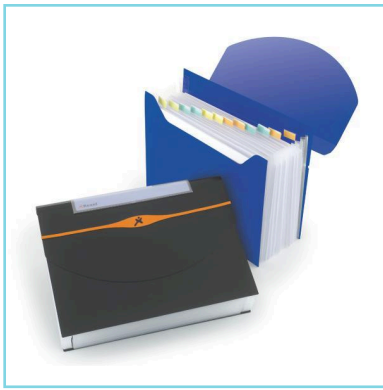

Optima Expander 13 Part Black

2102483

Product Description

Organising yourself has never been easier with the new range of Rexel Optima™ files. Find them faster, access their contents more easily, and keep your papers neat, secure and under control!

Features

- Stores up to 500 sheets
- Hinged lid for full access to documents
- Unique, printable & re-usable ID label
- Secure silicone closure
- Durable polypropylene
- For larger projects with 13 sub sections and section inserts

Specifications

- **Colour** Black

Product information

Depth	256mm
Width	326mm
Height	30mm
Gross weight	0.366kg

Retail Packaging Information

Depth	256mm
Width	326mm
Height	30mm
Gross weight	0.366kg
UPC#	5028252066952
Unit quantity	1

Master Case Information

Depth	290mm
Width	280mm
Height	360mm
Gross weight	4.133kg
UPC#	5028252088084
Unit quantity	10

Shipping Information

Country of origin	CN
Minimum Order Quantity	10

General information