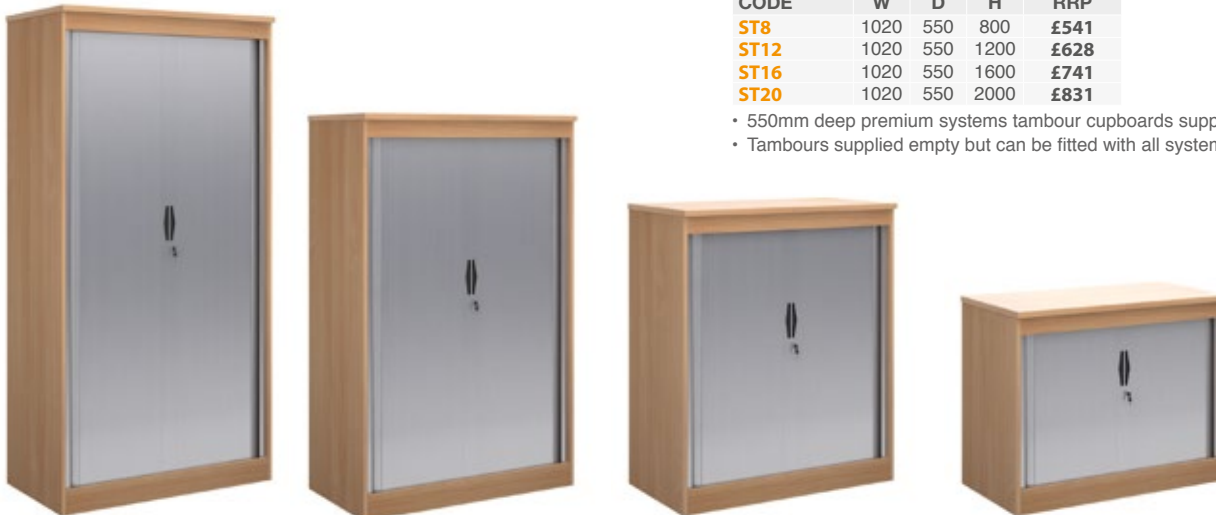

CODE	W	D	H	RRP
ST8	1020	550	800	£541
ST12	1020	550	1200	£628
ST16	1020	550	1600	£741
ST20	1020	550	2000	£831

- 550mm deep premium systems tambour cupboards supplied, metal fitment brackets
- Tambours supplied empty but can be fitted with all systems internal fitments

Systems Combination Bookcase With Horizontal Tambour