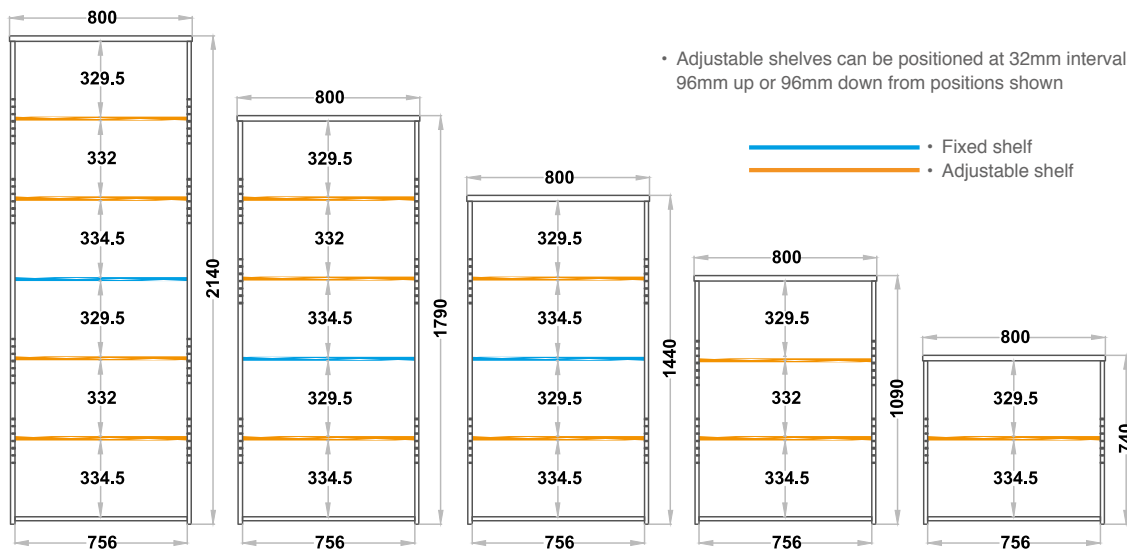

- 470mm deep bookcases supplied with adjustable shelves
- 25mm thick tops with 18mm carcass and solid back panel

Universal Cupboards

CODE	W	D	H	SHELVES	RRP
R740D	800	470	740	1	£249
R1090D	800	470	1090	2	£278
R1440D	800	470	1440	3	£355
R1790D	800	470	1790	4	£460
R2140D	800	470	2140	5	£498
BS	Optional extra shelf				£52

- 470mm deep cupboards supplied with adjustable shelves and lockable doors
- 25mm thick tops with 18mm carcass and solid back panel

Shelf Position Guide - Universal Bookcases, Cupboards & Combination Units