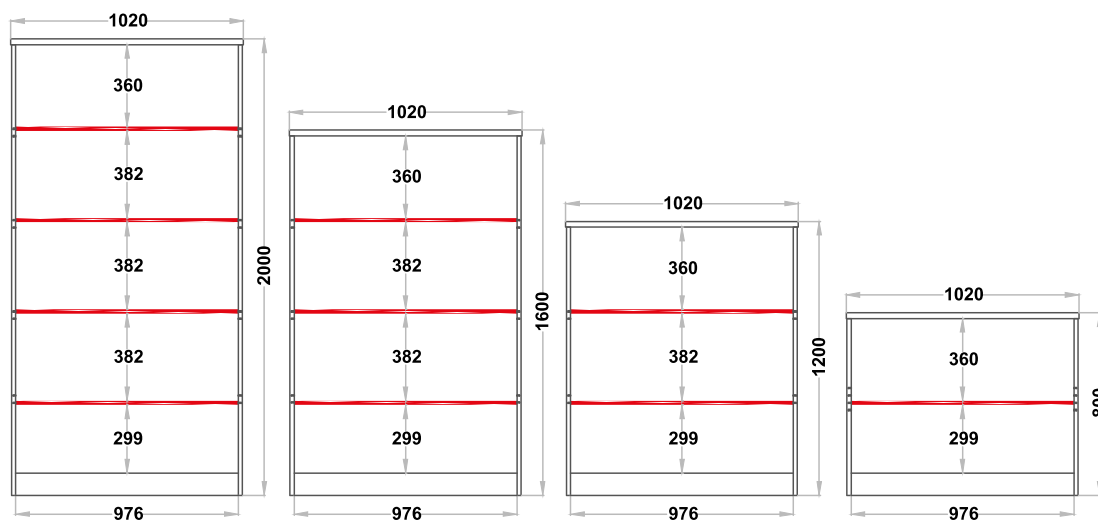

Shelf Position Guide - Deluxe Bookcases, Cupboards & Combination Units