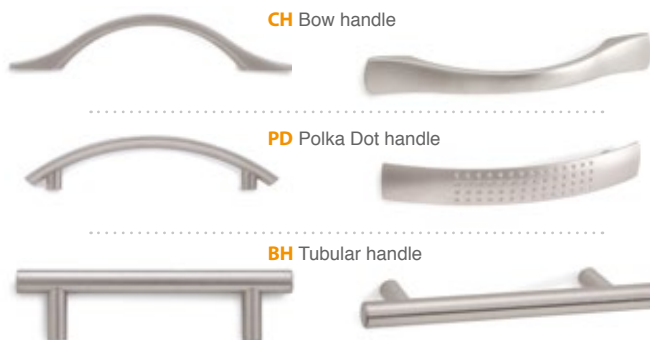

Beech (B)

Oak (O)

Please add storage finish when ordering eg. **25M2** in Beech = **25M2B**

Deluxe Primary Storage - Desk Side & Filing

Executive Two Drawer Side Filer

CODE	W	D	H	RRP
DSF2	800	600	725	£490

- Desk side drawers 800mm wide which accepts both A4 and foolscap files
- Fully lockable drawers with ball bearing runners and anti-tilt mechanism

Optional Handles

CODE	DESCRIPTION	RRP
CH	Bow handle	£10
CH2	Bow handles x 2	£18
CH3	Bow handles x 3	£25
CH4	Bow handles x 4	£32
PD	Polka Dot handle	£9
BH	Tubular handle	£9

- Customise the executive side filer with stylish handles
- All handles have same fixings with 96mm hole centres to replace existing handles