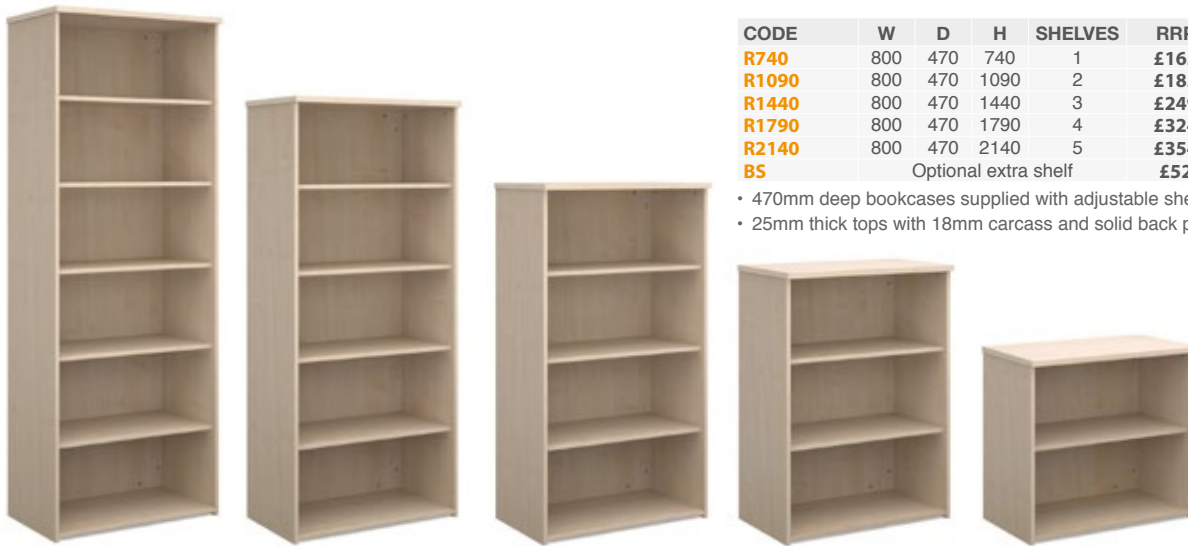

Economy Bookcases

CODE	W	D	H	SHELVES	RRP
LBC	756	306	720	1	£123
BC	756	306	1236	2	£142
TBC	756	306	1620	3	£179
HBC	756	306	2004	4	£223
SBC			Optional extra shelf		£52

- 306mm deep bookcases supplied with adjustable shelves
- 18mm carcass with hardboard backs

Beech (B)

Maple (M)

Oak (O)

Please add storage finish when ordering eg. **BC20** in Beech = **BC20B**

Secondary Storage - Bookcases & Cupboards

Universal Bookcases

CODE	W	D	H	SHELVES	RRP
R740	800	470	740	1	£165
R1090	800	470	1090	2	£185
R1440	800	470	1440	3	£249
R1790	800	470	1790	4	£324
R2140	800	470	2140	5	£354
BS	Optional extra shelf				£52

- 470mm deep bookcases supplied with adjustable shelves
- 25mm thick tops with 18mm carcass and solid back panel

Universal Cupboards

CODE	W	D	H	SHELVES	RRP
R740D	800	470	740	1	£249
R1090D	800	470	1090	2	£278
R1440D	800	470	1440	3	£355
R1790D	800	470	1790	4	£460
R2140D	800	470	2140	5	£498
BS	Optional extra shelf				£52

- 470mm deep cupboards supplied with adjustable shelves and lockable doors
- 25mm thick tops with 18mm carcass and solid back panel

Shelf Position Guide - Universal Bookcases, Cupboards & Combination Units