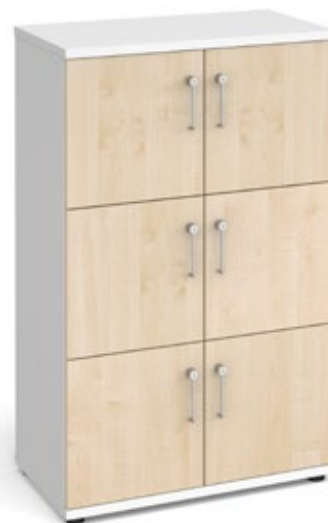

Please add door finish when ordering eg. **LCK4D** with Walnut doors = **LCK4DW**