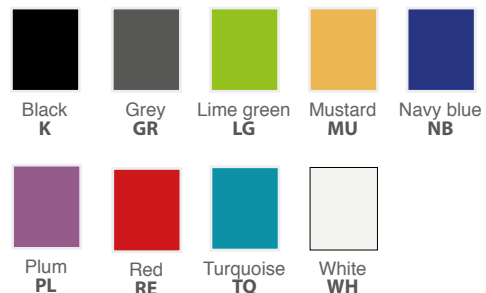

Finish

Dimensions

Code	Overall depth	Overall width	Overall height	Seat height	Seat depth	Seat width
STR501C	530	480	850	450	380	440
STR502C	530	480	850	450	380	440
STR503C	510	450	850	450	380	440
STR504C	510	450	850	450	380	440
STR601C	530	480	1160	760	380	440
STR603C	510	450	1160	760	380	440
STR604C	510	450	1160	760	380	440