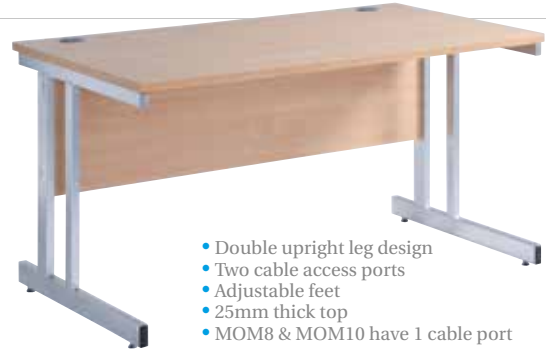

“best of the old with the new..”

Momento

Commercial desking - Cantilever leg frame

Details & Features

Cantilever legs

Standard cantilever leg design with adjustable feet. 25mm desk tops and 18mm modesty panel. Fully welded double upright steel legs.

Cantilever Leg

Double upright, fully welded leg for strength and stability. Adjustable feet.

Scalloped Modesty Panel

Modesty panels have 2 scalloped cut outs to allow for cable management.

Seating

Our selection of operator seating can be found in our seating section.

Momento Commercial desking - Cantilever leg frame

Momento Straight Desk

CODE	A	B
MOM8	800	800
MOM10	1000	800
MOM12	1200	800
MOM14	1400	800
MOM16	1600	800
MOM18	1800	800

- Double upright leg design
- Two cable access ports
- Adjustable feet
- 25mm thick top
- MOM8 & MOM10 have 1 cable port

Momento Right Hand Ergonomic Desk

- Double upright leg design
- Cable access ports
- Adjustable feet
- 25mm thick top

CODE	A	B	C	D
MOM16ER	1600	600	1200	800
MOM18ER	1800	600	1200	800

Momento Left Hand Ergonomic Desk