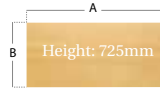

Momento Commercial desking - Cantilever leg frame

Momento Straight Desk

CODE	A	B
MOM8	800	800
MOM10	1000	800
MOM12	1200	800
MOM14	1400	800
MOM16	1600	800
MOM18	1800	800