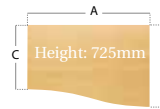

Momento Right Hand Ergonomic Desk

- Double upright leg design
- Cable access ports
- Adjustable feet
- 25mm thick top

CODE	A	B	C	D
MOM16ER	1600	600	1200	800
MOM18ER	1800	600	1200	800

Momento Left Hand Ergonomic Desk

- Double upright leg design
- Cable access ports
- Adjustable feet
- 25mm thick top

CODE	A	B	C	D
MOM16EL	1600	600	1200	800
MOM18EL	1800	600	1200	800

Momento Right Hand Wave Desk

- Double upright leg design
- Cable access ports
- Adjustable feet
- 25mm thick top

CODE	A	B	C
MOM12WR	1200	990	800
MOM14WR	1400	990	800
MOM16WR	1600	990	800

Momento Left Hand Wave Desk

- Double upright leg design
- Cable access ports
- Adjustable feet
- 25mm thick top

CODE	A	B	C
MOM12WL	1200	990	800
MOM14WL	1400	990	800
MOM16WL	1600	990	800