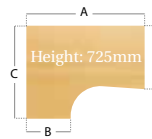

Momento Right Hand Ergonomic Desk

- Double upright leg design
- Cable access ports
- Adjustable feet
- 25mm thick top

CODE	A	B	C	D
MOM16ER	1600	600	1200	800
MOM18ER	1800	600	1200	800

Momento Left Hand Ergonomic Desk

- Double upright leg design
- Cable access ports
- Adjustable feet
- 25mm thick top

CODE	A	B	C	D
MOM16EL	1600	600	1200	800
MOM18EL	1800	600	1200	800

Momento Right Hand Wave Desk

- Double upright leg design
- Cable access ports
- Adjustable feet
- 25mm thick top