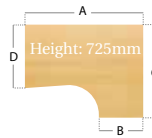

Momento Commercial desking - Cantilever leg frame

Momento Straight Desk

CODE	A	B
MOM8	800	800
MOM10	1000	800
MOM12	1200	800
MOM14	1400	800
MOM16	1600	800
MOM18	1800	800

- Double upright leg design
- Two cable access ports
- Adjustable feet
- 25mm thick top
- MOM8 & MOM10 have 1 cable port

Momento Right Hand Ergonomic Desk

- Double upright leg design
- Cable access ports
- Adjustable feet
- 25mm thick top

CODE	A	B	C	D
MOM16ER	1600	600	1200	800
MOM18ER	1800	600	1200	800

Momento Left Hand Ergonomic Desk