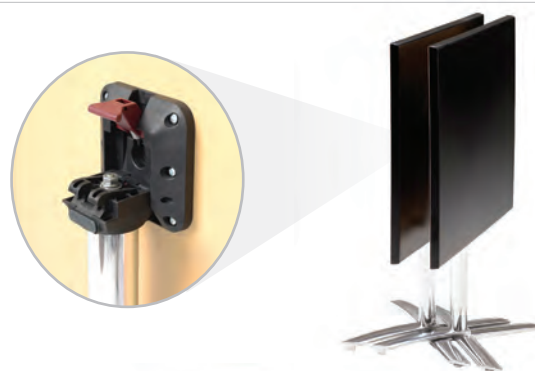

Turin Chrome leg café tables

Turin round meeting leisure tables

CODE	DESCRIPTION	Dia.	H
CF10	Round table	1000	725
CF12	Round table	1200	725

Round meeting / Leisure aluminium tables with chrome leg design.

- 25mm MFC table top
- 60mm diameter chrome leg frame

Beech (B) Maple (M) Oak (O) White (WH) Walnut (W)

Please add suffix when ordering
eg. **14TD** in Beech = **14TDB**

Turin rectangular meeting leisure tables

CODE	DESCRIPTION	W	D	H
CF7	Square table	800	800	725
CF3	Rectangular table	1300	800	725
CF2	Rectangular table	1600	800	725

Rectangular meeting/leisure table with chrome leg design.

- 25mm MFC table top
- 60mm diameter chrome leg frame

Beech (B) Maple (M) Oak (O) White (WH) Walnut (W)

Please add suffix when ordering
eg. **CF7** in Beech = **CF7B**

Fliptop Indoor / outdoor tables

Fliptop nesting tables

CODE	DESCRIPTION	W	D	H
STY7D	Flip top tables	700	-	750
STY7S	Flip top tables	700	700	750
STY7P	Poser table	700	700	1090

- Flip top mechanism
- Nesting design for storage
- Aluminium frame
- Seamless one piece resin surface
- Integrated moulded edge
- Indoor / outdoor
- Weather proof
- Very durable

Black (K) White (W)

Indoor Outdoor

Please add suffix when ordering
eg. **STY7D** in Black = **STY7DK**

STY7S-K